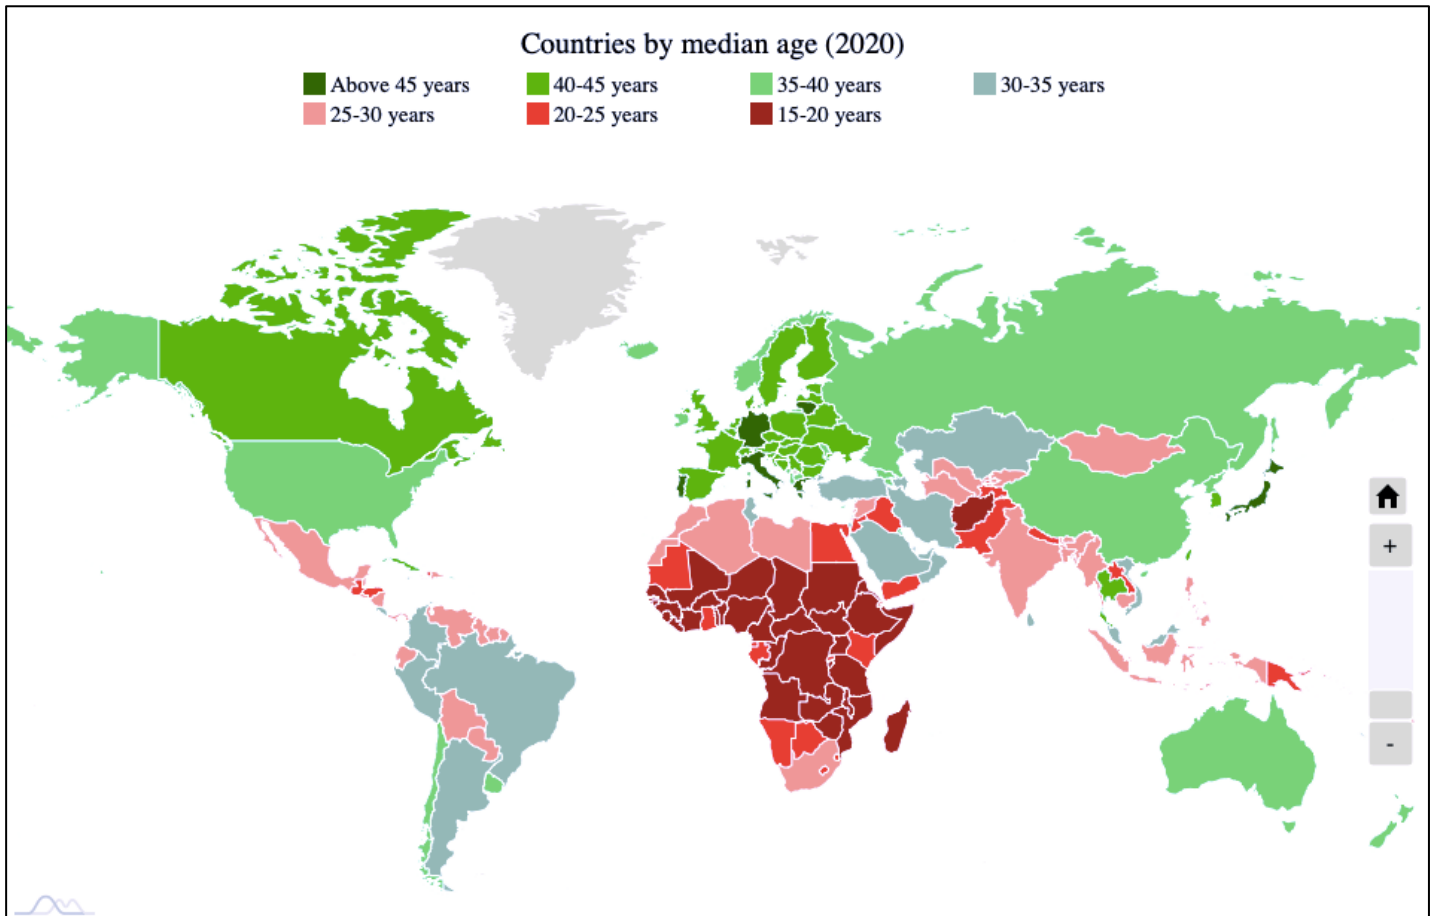

## Median Ages of Countries throughout the World

An interactive map can be found at: <https://statisticstimes.com/demographics/countries-by-median-age.php>

Interesting map.

1. Make 3 observations that you see about the data represented in this map.
2. What do you notice that surprises you?
3. Name some of the countries with the oldest median age shading. Feel free to use other maps to name those countries or the interactive map located online at: <https://statisticstimes.com/demographics/countries-by-median-age.php>
4. Name some of the countries with the youngest median ages.
5. Without seeing the actual data represented in this map, what is the smallest median age represented in this image?

Niger has the lowest median population age in this data list, 14.8 years.

6. Does that imply that most people in Niger are in their teens? Why or why not?

Niger

7. What is meant by the median of a set of data?
  
8. Why do you suppose the median is used to summarize the ages of these countries and not the mean or the mode?
  
9. Describe some situations that might result in the median age of Nigeriens to be only 14.8 years old.
  
10. What is the median age in your country and in any countries that you find interesting and would just like to check on? Again you can use this site to find the 2020 data;  
<https://statisticstimes.com/demographics/countries-by-median-age.php>
  
11. How might social scientists use this information to make predictions about the future of a certain country or about our planet?

Sources: [https://upload.wikimedia.org/wikipedia/commons/9/9c/Median\\_age\\_by\\_country\\_2016.svg](https://upload.wikimedia.org/wikipedia/commons/9/9c/Median_age_by_country_2016.svg)  
<https://www.cia.gov/the-world-factbook/countries/niger/locator-map>  
<https://worldpopulationreview.com/country-rankings/median-age>  
<https://www.statista.com/statistics/1121264/median-age-in-africa-by-county/>  
<https://www.unfpa.org/data/world-population/NE>